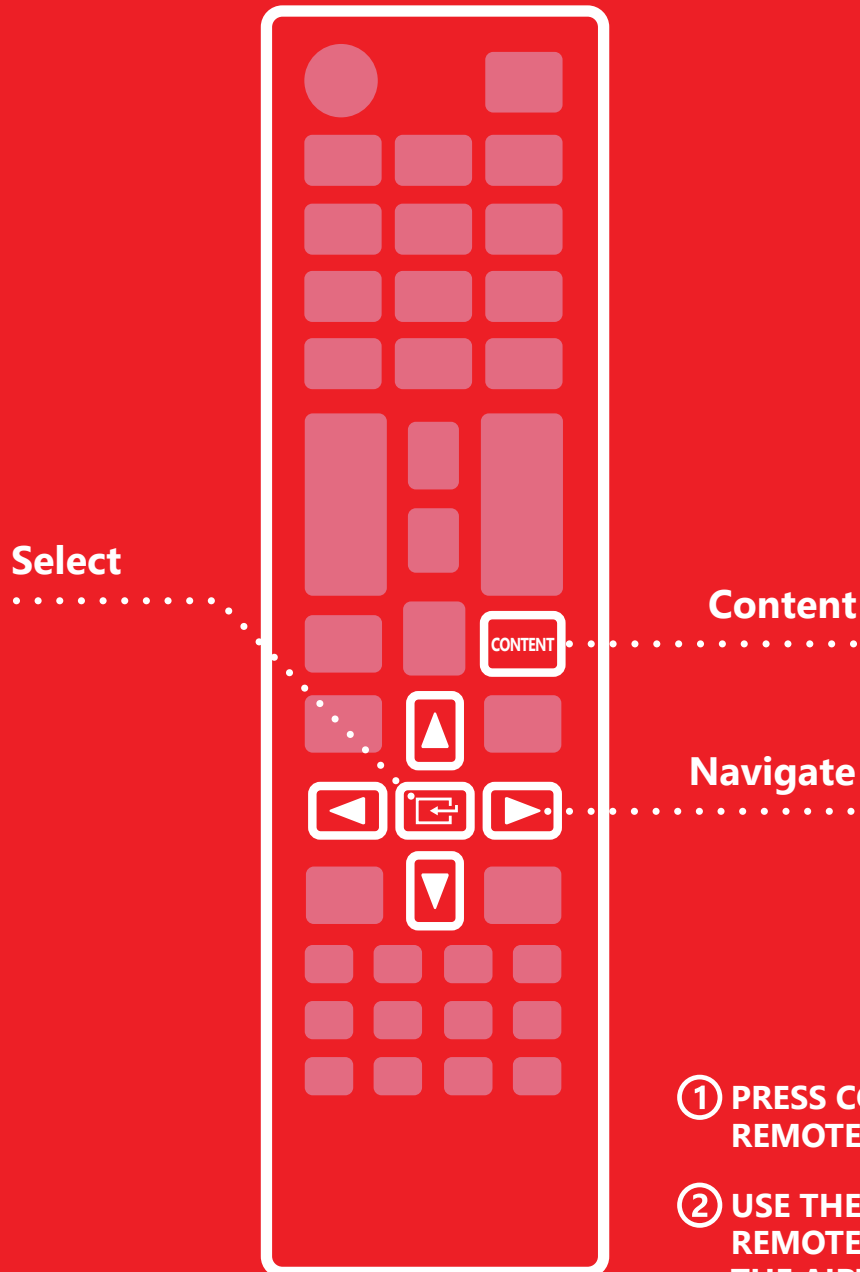

HOW TO FIND AIRTIME

- ① PRESS CONTENT ON YOUR REMOTE
- ② USE THE ARROWS ON YOUR REMOTE TO NAVIGATE TO THE AIRTIME APP
- ③ CLICK SELECT TO OPEN THE APP

Open the app on
your Samsung TV